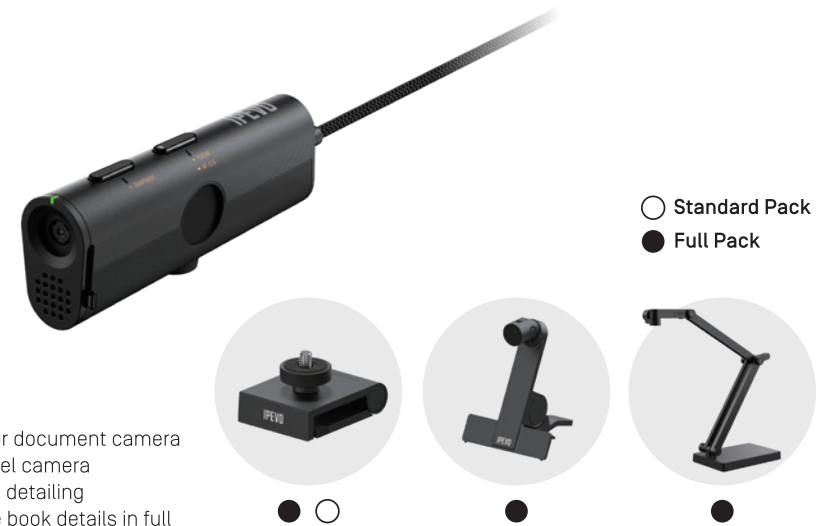

IPEVO DO-CAM

USB Document Camera

- Most portable, light, and compact
- 8MP sensor from Sony with fast autofocus
 - Folds into the shape and size of a pencil case
 - Doubles up as a webcam
 - Ultralight and highly portable

IPEVO P2V ULTRA

Point To View 13MP USB Camera

- Built for all purpose, valuing every detail
- It serves as a webcam, handheld camera, or document camera
 - Ultra-clear image quality with a 13-megapixel camera
 - Macro focus at 0.39 inches/1 cm for precise detailing
 - 100° wide FOV for capturing tabloid (A3) size book details in full

○ Standard Pack
● Full Pack

IPEVO V4K PRO 120

4K USB Document Camera with Tabloid (A3) Size Capture Range

- Compact and highly portable design
- 120° FOV wide-angle for image capturing
 - Unleash stunning visuals: 4K resolution
 - Microphone with AI noise reduction with over 500 million trained data
 - Effortless setup with USB plug-and-play