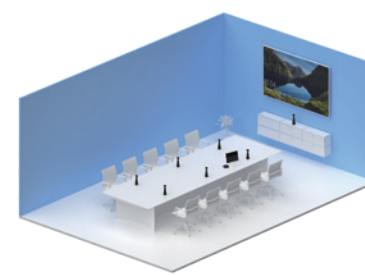

SI Cameras

Empower your system with sharp vision

IPEVO MP-8M

USB Camera

1. USB camera for versatile applications
2. 8MP sensor with high clarity and detail
   - USB plug and play
   - IntelliGo AI noise reduction IC
   - Versatile mounting options

IPEVO VC-Z4K

AI-empowered Pan, Tilt & Zoom

1. Effortless, smart, and versatile – ideal for modern classrooms and live streaming.
2. Ultra HD 4K, 1/2.8" SONY sensor
   - AI Auto Tracking, 12X Optical Zoom
   - 340° Pan, 120° Tilt
   - Adapts to any setting with 2D/3D noise reduction
   - Plug & Play: HDMI, USB-C, LAN (PoE), SDI multiple outputs. Perfect for YouTube, OBS, Zoom integration

USB Speakerphone

Express freely with a compact and flexible USB speakerphone

IPEVO VC-A10

USB Portable Speakerphone

1. Portable speakerphone with top-tier audio technology
2. Powered by IPEVO Dynamic Sound Technology
   - 360° sound diffusion speaker
   - IntelliGo noise reduction and echo cancellation
   - Works with USB (UAC) enabled PCs

IPEVO VC-B4K

UHD 4K All-in-One Video Bar

1. Exceptional group meeting experience
2. 4K UHD camera with 120° FOV
   - 20W(10Wx2) high-fidelity speakers
   - 6 Array Mics (Pickup 19ft/6m)
   - Auto framing & voice tracking
   - With up to 10x digital zoom

Embrace the Freedom of scalable wireless audio

IPEVO VOCAL HUB Wireless Audio System

No matter how the meeting is set up or where people are located, whether they are dispersed or grouped, everyone in the meeting can easily speak and hear. Simply pair up and rearrange to cover any space.

Large Room

IPEVO