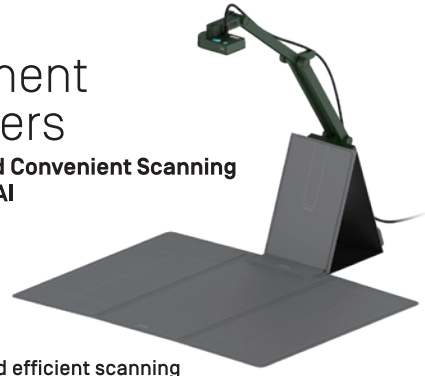

IPEVO TOTEM 360

360° Immersive Conference Camera + Speakerphone

- All-in-one conferencing device with a 360° view
- 360° seamlessly stitched panoramic image
 - Four video modes for conferencing, presenting and hybrid learning
 - Human & Voice AI tracking
 - Beamforming microphone array with AI noise reduction

IPEVO VOCAL

AI Beamforming Bluetooth Speakerphone

- World's first speakerphone with two-way AI noise reduction
- Two-way AI noise reduction
 - Microphone beamforming technology
 - Omnidirectional and Directional mode
 - Wireless (Bluetooth 5.1) with 40-hour battery life

Document Cameras

Have all in class see every detail

Document Scanners

Powerful and Convenient Scanning Powered by AI

- Set for fast and efficient scanning with integrated advanced OCR
- IPEVO doc cam, scanning base, and SnapCapture OCR
 - Four dedicated scanning modes with AI preprocessing
 - Easy to store and carry