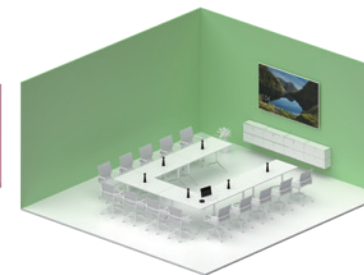

U-shaped Room

IPEVO

is a leading brand specializing in intelligent communication technology. We design innovative conferencing devices and document cameras with intuitive user experience. Our products and software applications enable business professionals and educators to co-create, work, teach, and collaborate remotely, seamlessly and efficiently.